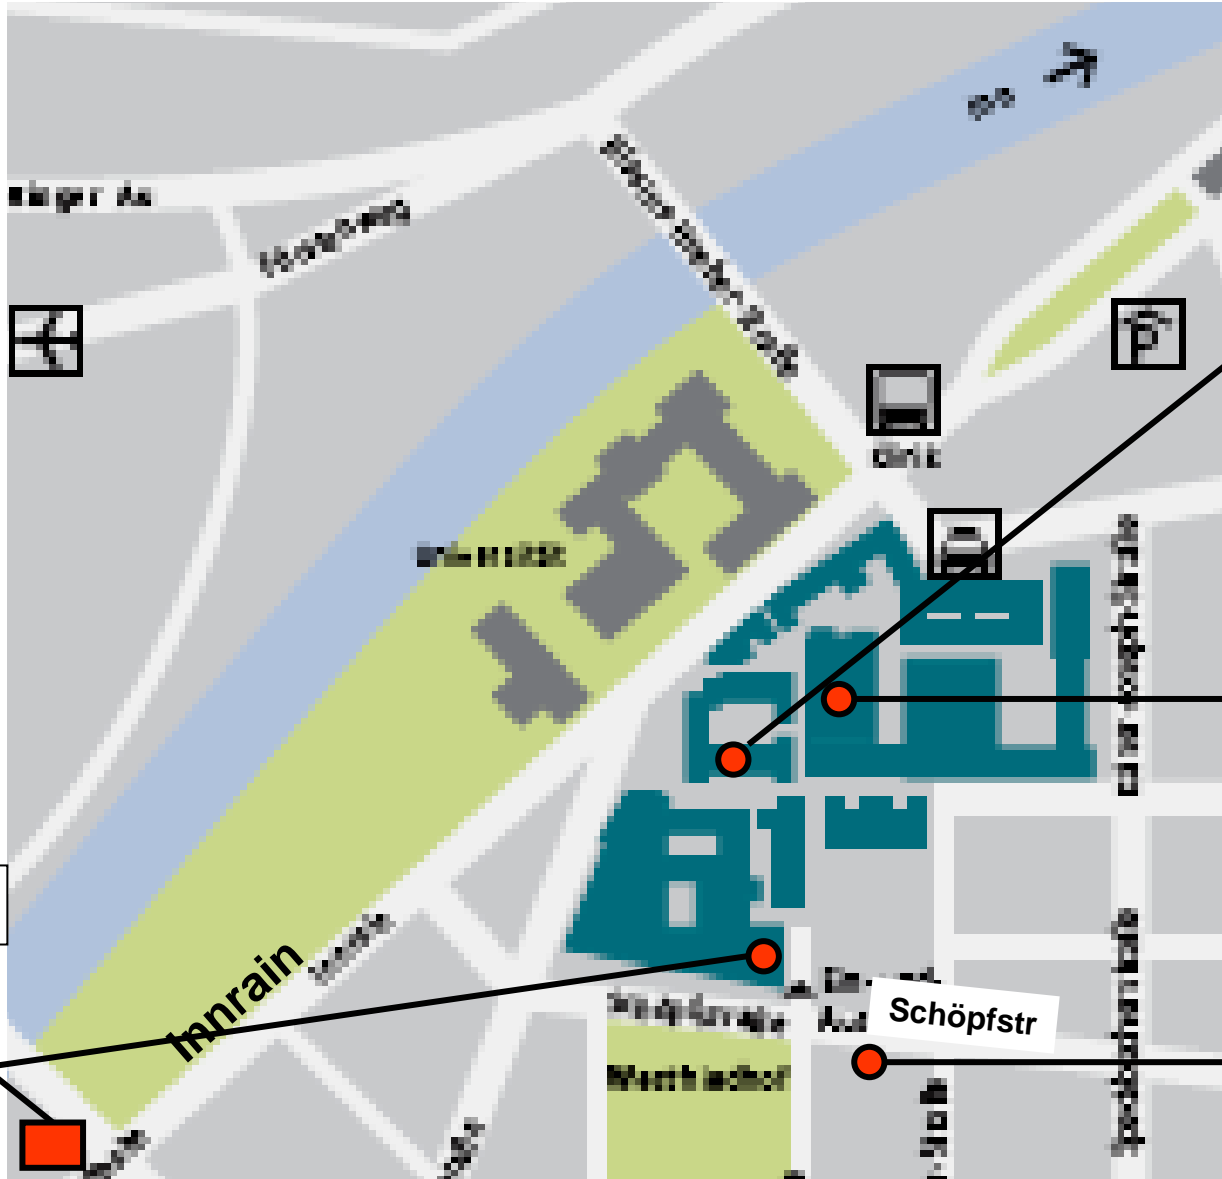

LAGEPLAN

Pediatrics
Registration

Mensa

Innrain 66

ZVG

Schöpfstr

Physiology
Lecture and
practical demo